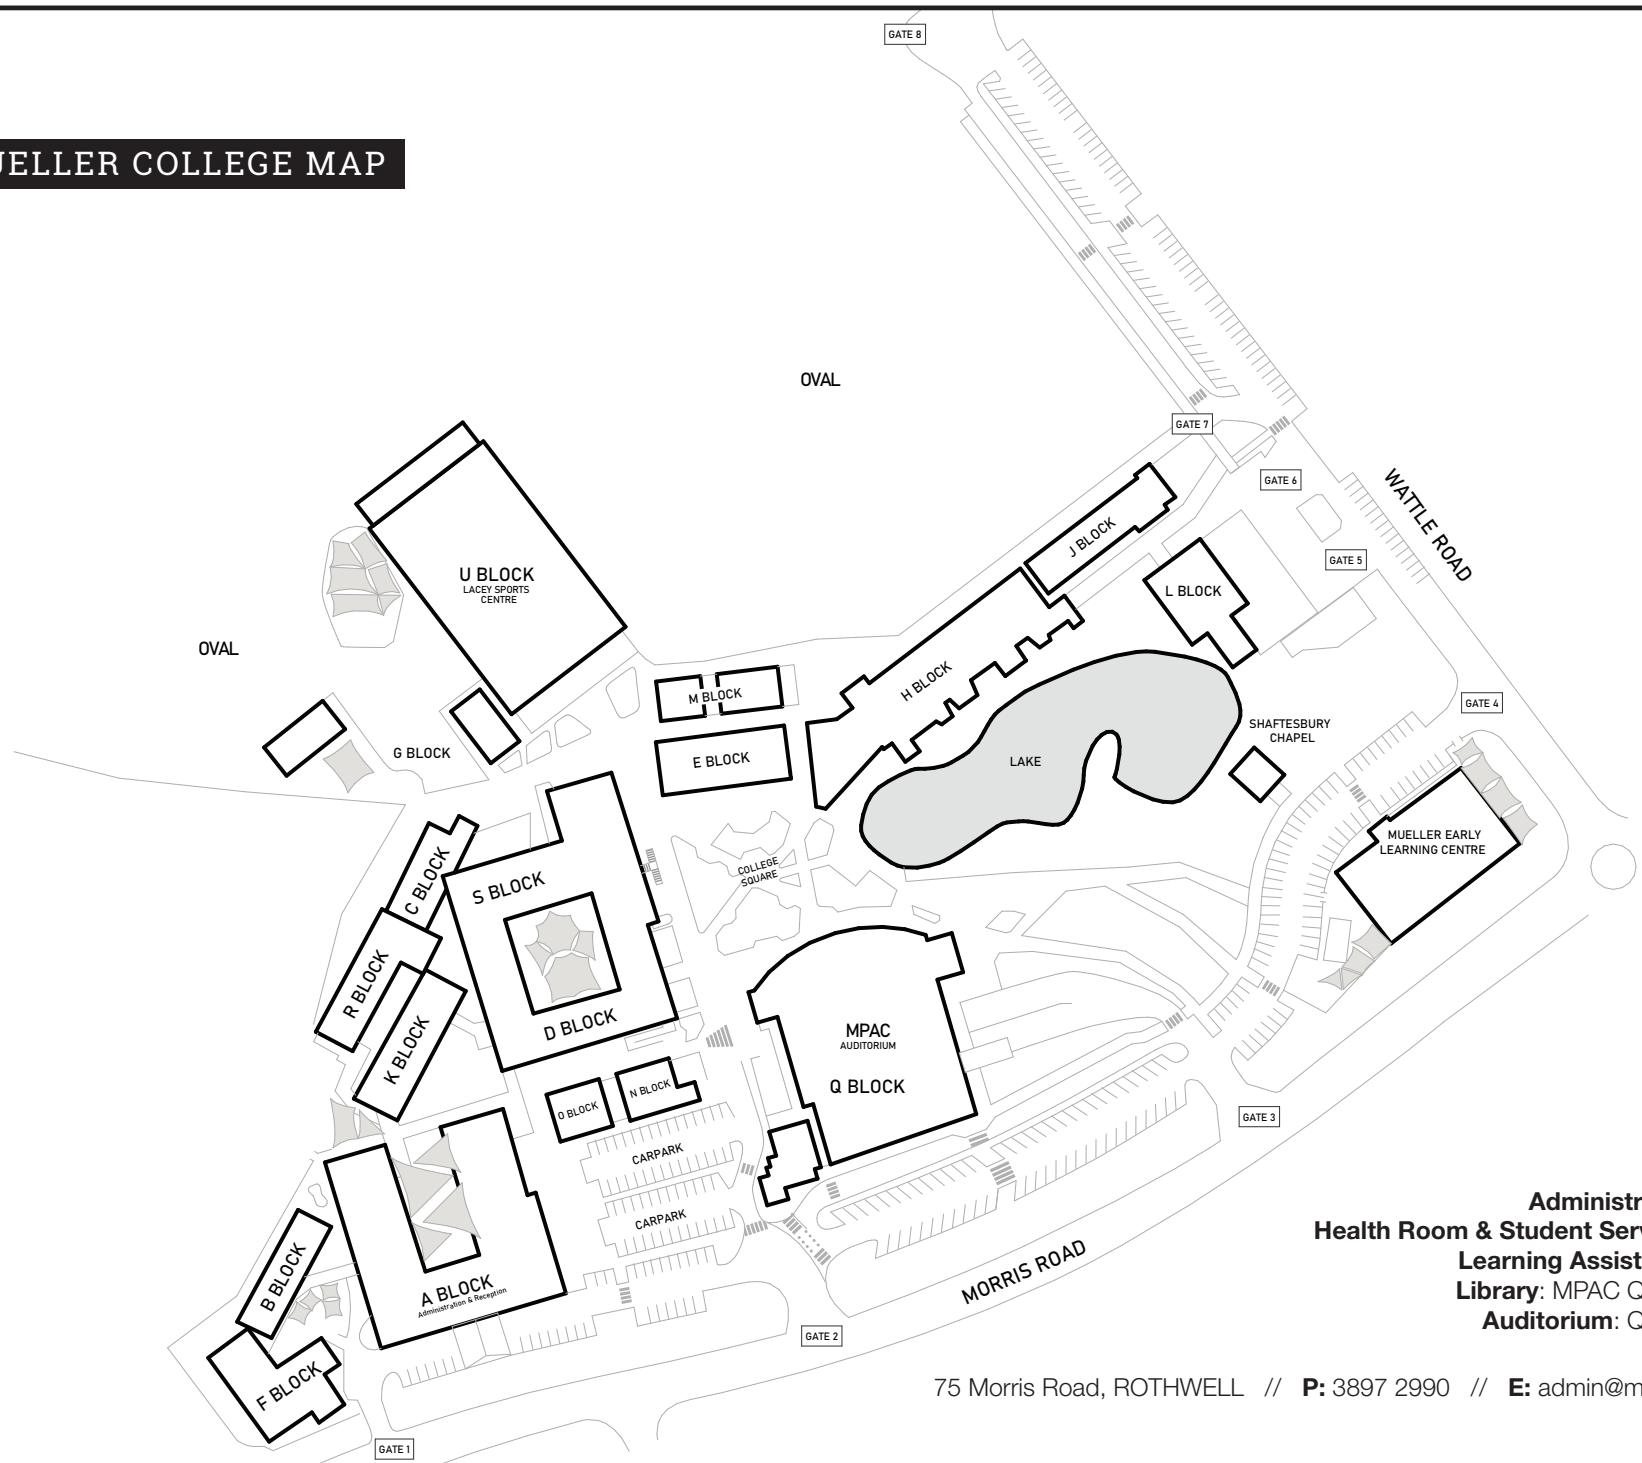

MUELLER COLLEGE MAP

Administration: A-Block
Health Room & Student Services: N-Block
Learning Assistance: O-Block
Library: MPAC Q-Block (level 2)
Auditorium: Q-Block (level 3)

75 Morris Road, ROTHWELL // P: 3897 2990 // E: admin@mueller.qld.edu.au