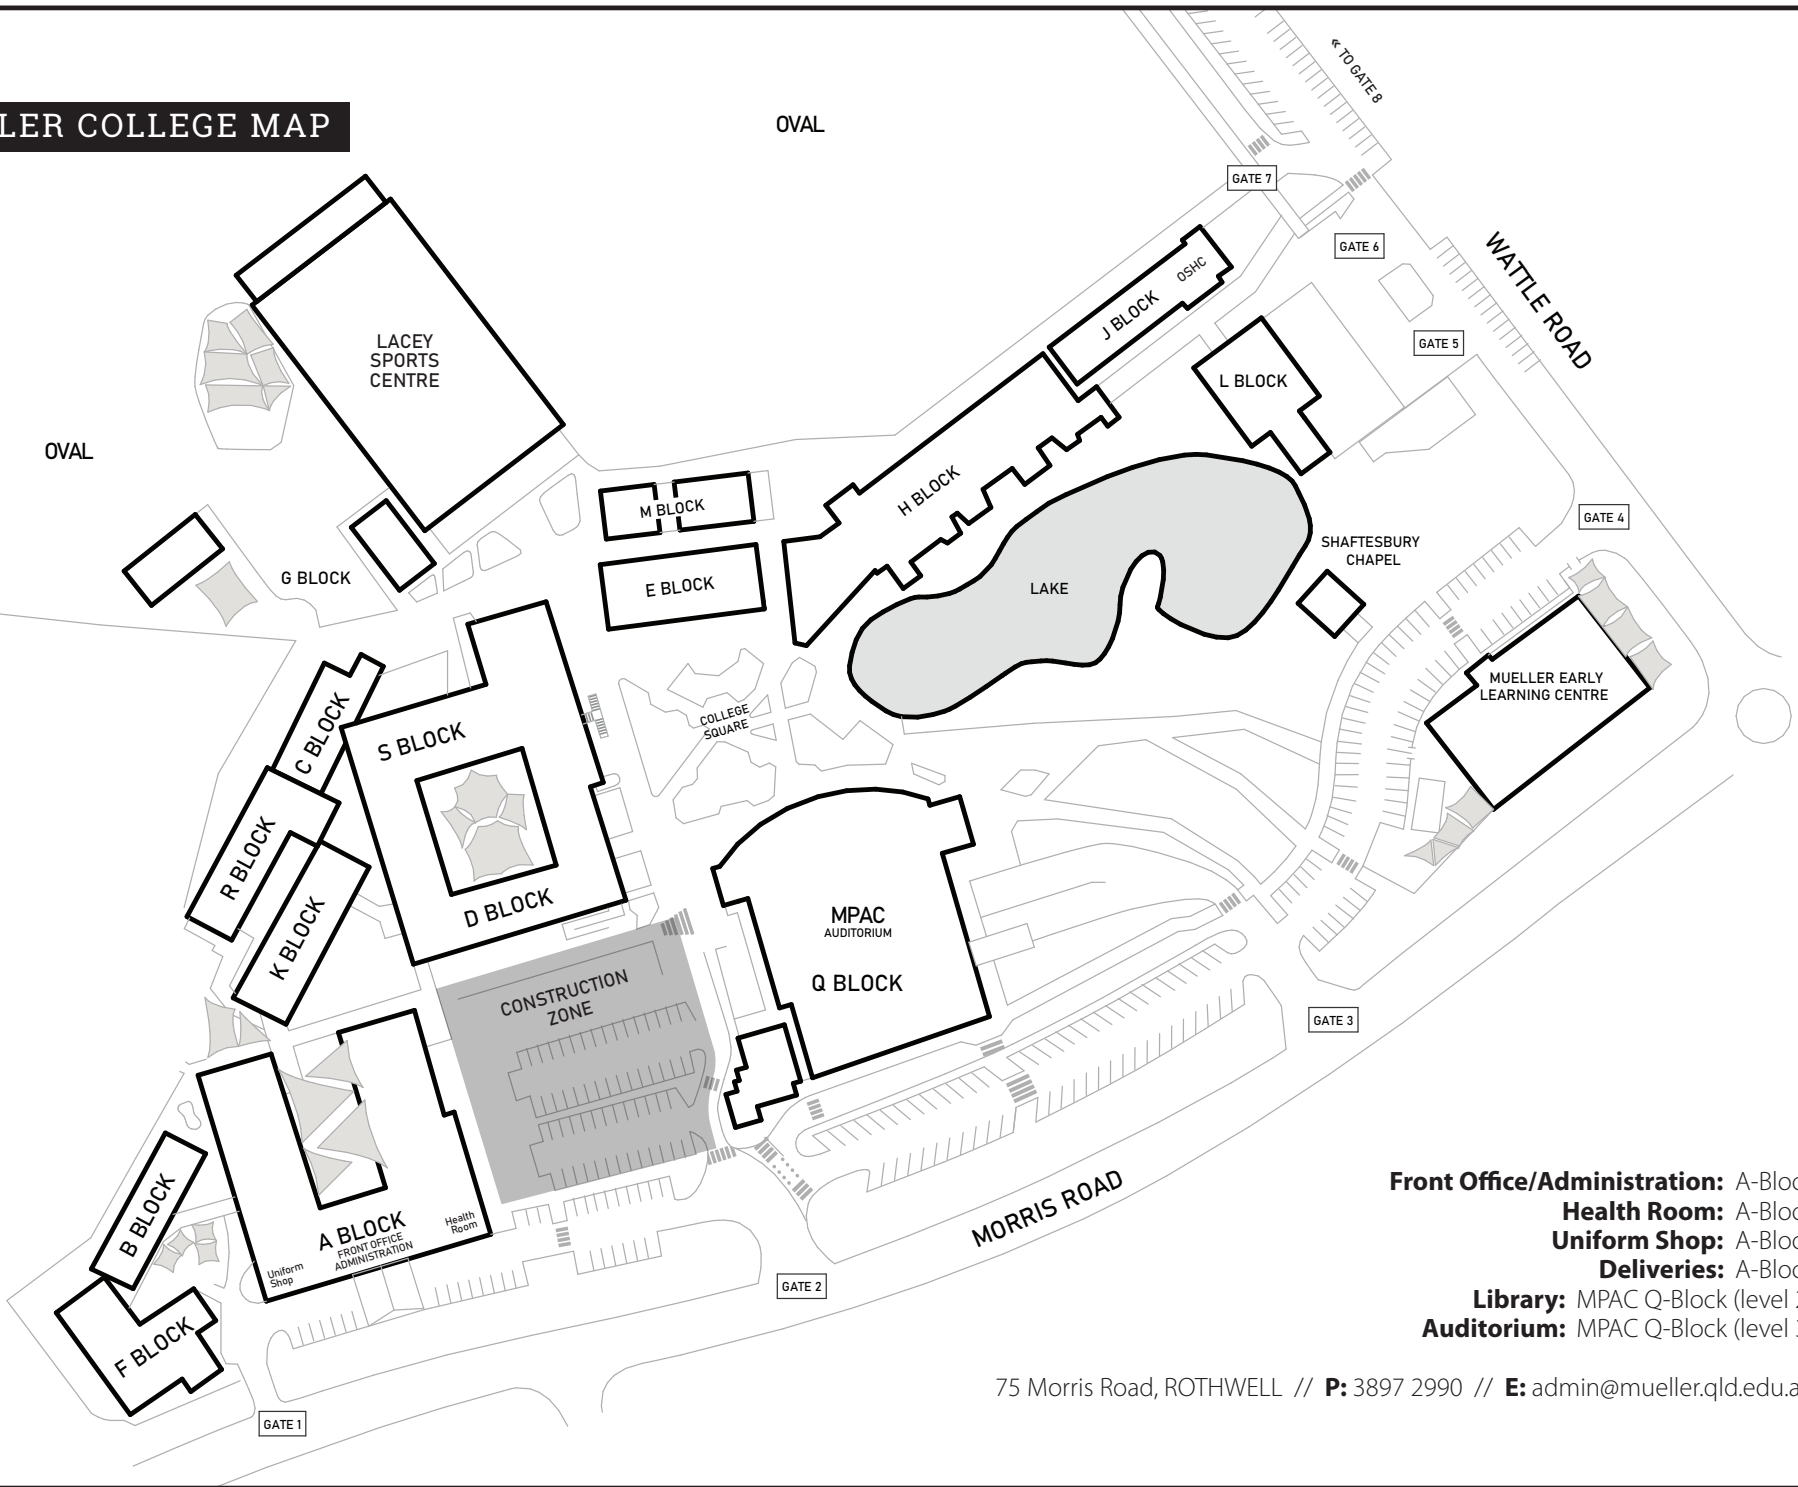

MUELLER COLLEGE MAP

- Front Office/Administration:** A-Block
- Health Room:** A-Block
- Uniform Shop:** A-Block
- Deliveries:** A-Block
- Library:** MPAC Q-Block (level 2)
- Auditorium:** MPAC Q-Block (level 3)